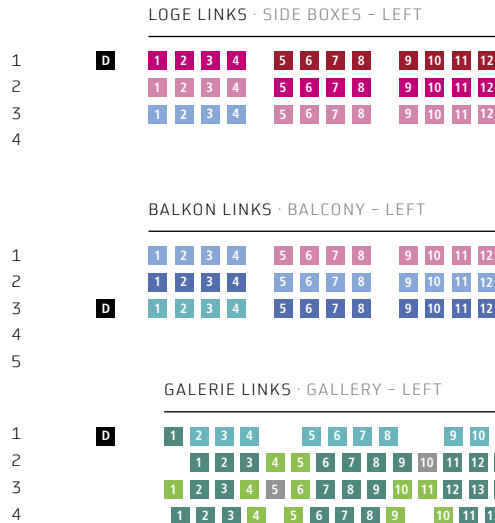

 For every performance, there is a seat available for a wheelchair (PK 6) as well as an accompanying person (PK 6). These seats can only be purchased together. In addition, up to 20 end-of-row seats are available in each performance in the parquet for visitors with reduced mobility or similar issues (in PK 2 and 3 with ground level access). **These seats are not offered for online immediate procurement.**

# BÜHNE STAGE

PARKETT LINKS  
STALLS - LEFT

Zugang über Foyer West - Entrance via foyer west

PARKETT RECHTS  
STALLS - RIGHT

Zugang über Foyer Ost - Entrance via foyer east

Zugang über Foyer Süd  
Entrance via foyer south

Zugang über Foyer Süd  
Entrance via foyer south

Zugang über Treppenhaus West  
Entrance via staircase west

Zugang über Treppenhaus Ost  
Entrance via staircase east

LOGE  
BALCONY  
GALLERY

Zugang über Treppenhaus West - Entrance via staircase west

LOGE  
BALCONY  
GALLERY

Zugang über Treppenhaus Ost - Entrance via staircase east

PK = Preiskategorie PC = Price Category

● PK-PC1 ● PK-PC2 ● PK-PC3 ● PK-PC4 ● PK-PC5 ● PK-PC6 ● PK-PC7 ● PK-PC8 ● PK-PC9 ● TEILSICHT - Seat with limited view of the stage ● HÖRPLATZ - Seat with no view of the stage ● DIENSTPLATZ - Seat for person on duty ♿ ROLLSTUHL UND BEGLEITPERSON - Wheelchair and accompanying person