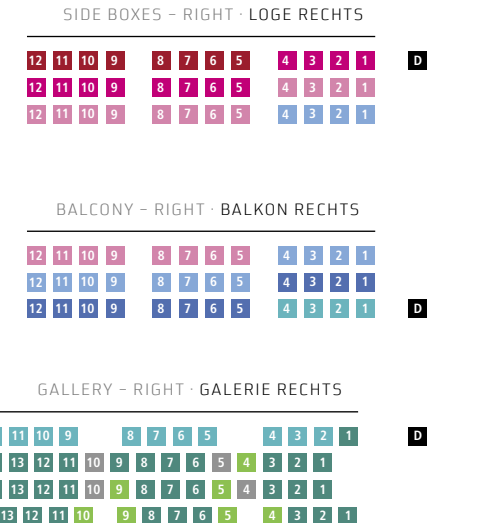

 For every performance, there is a seat available for a wheelchair (PK 6) as well as an accompanying person (PK 6). These seats can only be purchased together. In addition, up to 20 end-of-row seats are available in each performance in the parquet for visitors with reduced mobility or similar issues (in PK 2 and 3 with ground level access). **These seats are not offered for online immediate procurement.**

# BÜHNE STAGE

PARKETT LINKS  
STALLS - LEFT

Zugang über Foyer West - Entrance via foyer west

PARKETT RECHTS  
STALLS - RIGHT

Zugang über Foyer Ost - Entrance via foyer east

Zugang über Foyer Süd  
Entrance via foyer south

Zugang über Foyer Süd  
Entrance via foyer south

Zugang über Treppenhaus West  
Entrance via staircase west

Zugang über Treppenhaus Ost  
Entrance via staircase east

LOGE  
BALCONY  
GALLERY

Zugang über Treppenhaus West - Entrance via staircase west

LOGE  
BALCONY  
GALLERY

Zugang über Treppenhaus Ost - Entrance via staircase east

PK = Preiskategorie PC = Price Category

● PK-PC1 ● PK-PC2 ● PK-PC3 ● PK-PC4 ● PK-PC5 ● PK-PC6 ● PK-PC7 ● PK-PC8 ● PK-PC9 ● TEILSICHT - Seat with limited view of the stage ● HÖRPLATZ - Seat with no view of the stage ● DIENSTPLATZ - Seat for person on duty ♿ ROLLSTUHL UND BEGLEITPERSON - Wheelchair and accompanying person