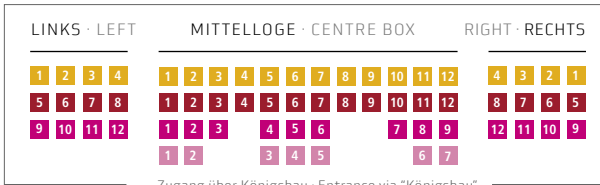

# BÜHNE STAGE

PARKETT LINKS  
STALLS - LEFT

Zugang über Foyer West - Entrance via foyer west

PARKETT RECHTS  
STALLS - RIGHT

Zugang über Foyer Ost - Entrance via foyer east

Zugang über Foyer Süd  
Entrance via foyer south

LOGE  
BALCONY  
GALLERY

Zugang über Treppenhaus Ost - Entrance via staircase east

PK = Preiskategorie PC = Price Category

● PK-PC1 ● PK-PC2 ● PK-PC3 ● PK-PC4 ● PK-PC5 ● PK-PC6 ● PK-PC7 ● PK-PC8 ● PK-PC9 ● TEILSICHT - Seat with limited view of the stage ● HÖRPLATZ - Seat with no view of the stage ● DIENSTPLATZ - Seat for person on duty ♿ ROLLSTUHL UND BEGLEITPERSON - Wheelchair and accompanying person