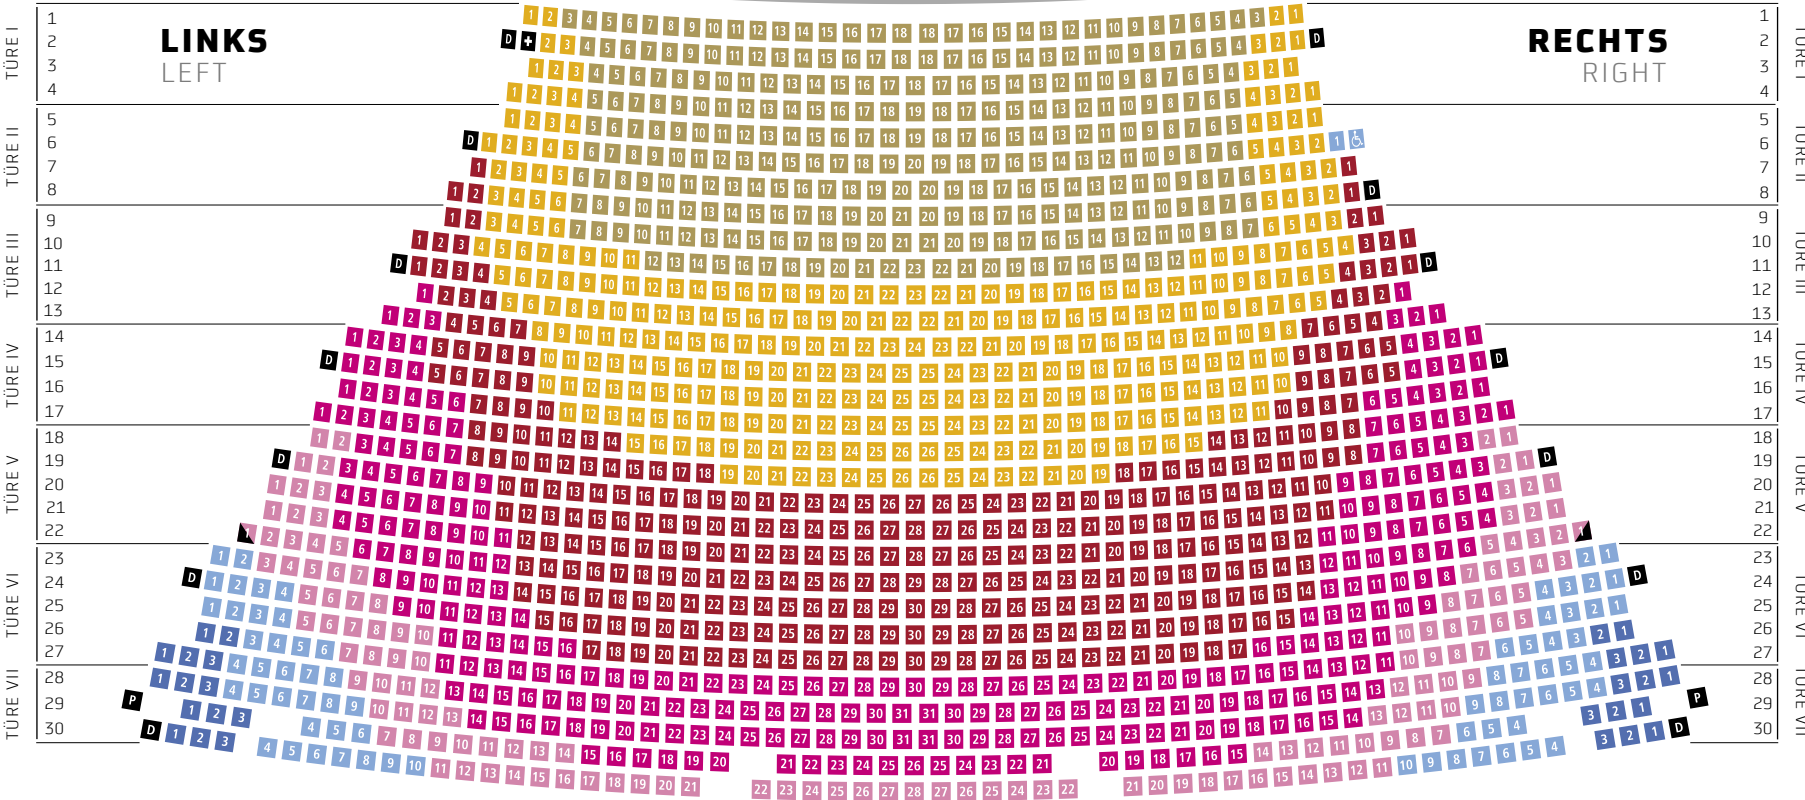

BÜHNE STAGE

PARKETT LINKS
STALLS - LEFT

Zugang über Foyer West - Entrance via foyer west

PARKETT RECHTS
STALLS - RIGHT

Zugang über Foyer Ost - Entrance via foyer east

Zugang über Foyer Süd
Entrance via foyer south

Zugang über Foyer Süd
Entrance via foyer south

Zugang über Treppenhaus West
Entrance via staircase west

Zugang über Treppenhaus Ost
Entrance via staircase east

LOGE
BALCONY
GALLERY

Zugang über Treppenhaus West - Entrance via staircase west